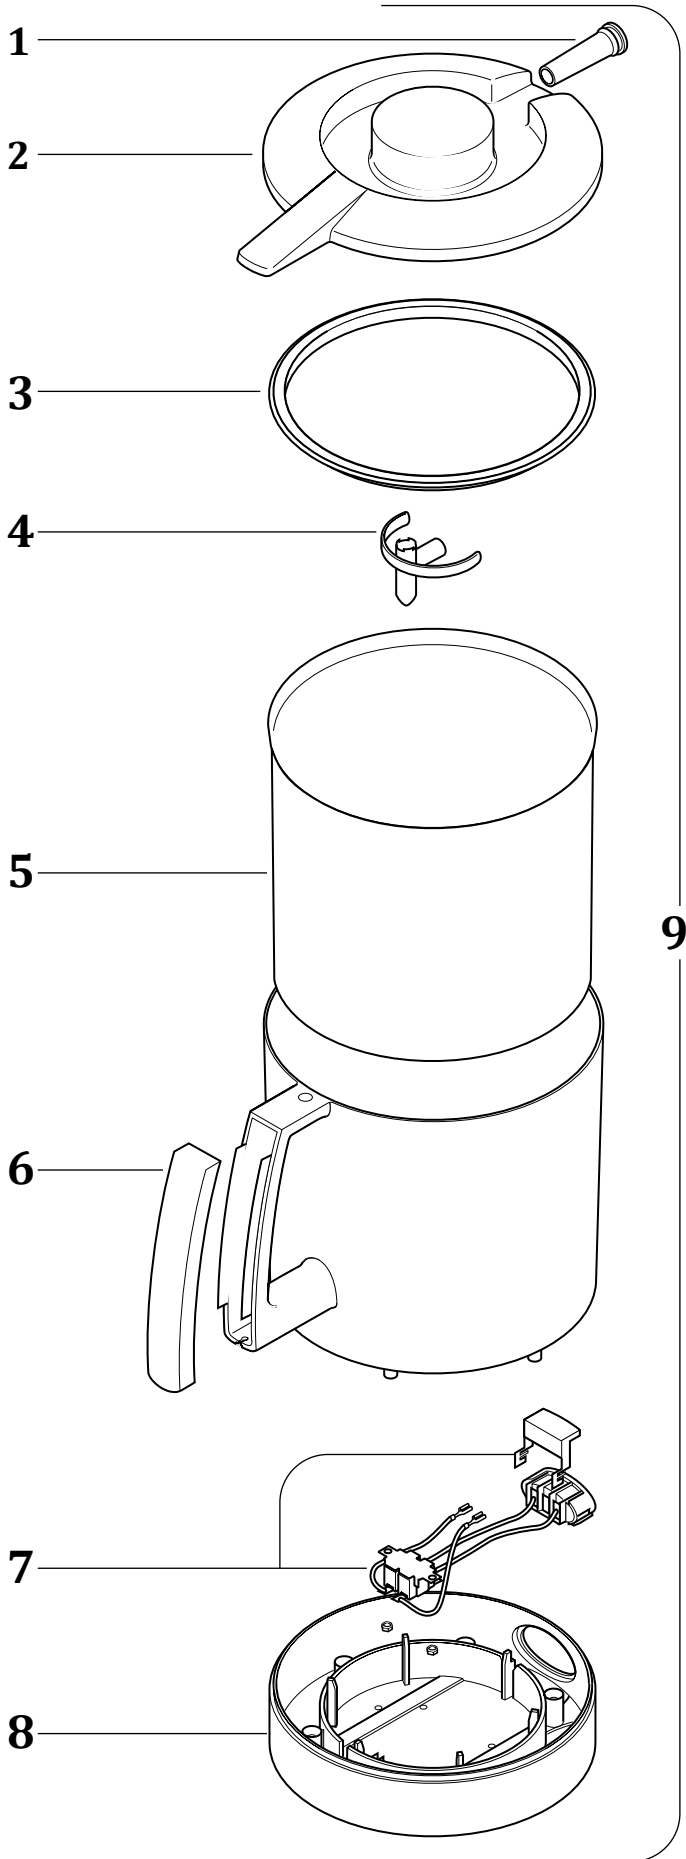

# Parts Diagram & Retail Price List

**WATERWISE®**

**Model 8800™**

## Kettle/Boiler

# Model 8800 Retail Parts List

Effective October 15, 2011

KEY	ITEM	DESCRIPTION	PRICE
1	8666	Steam Connector	4.85
2	8650	Kettle Lid Assembly (includes Keys 1-4)	46.50
3	8646	Kettle Gasket	12.25
4	8665	Steam Pipe	5.30
5	8480	SS Tank w/Element 120V	87.00
6	8648	Handle Cover	3.00
7	8455	Thermostat Assembly	29.60
8	8485	Kettle Base	17.65
9	8405	Kettle Assembly 120V	169.00
9	8482	Kettle Assembly 230V	169.00
10	8551	Carafe Lid Assembly (includes Key 12)	7.45
11	8606	Carbon Post Filter Bag (6 pack)	36.00
12	8552	Filter Compartment	3.50
13	8860	1 Gallon Carafe Assembly	29.00
14	8420	Fan Motor/Blade Assembly 120V	34.95
14	8425	Fan Motor/Blade Assembly 230V	36.95
15	8656	Elbow (Tube to Coil)	4.00
16	8632	Elbow (Coil to Reservoir)	4.00
17	8460	Metal Tube (Kettle to Coil)	5.90
18	8440	Housing – Top Cover	28.00
19	8465	Carafe Microswitch Assembly	8.95
20	8631	Cover for Water Reservoir	3.60
21	8452	Drop Valve Shaft	4.30
22	8458	Gasket for Drop Valve Shaft	0.45
23	8630	Water Reservoir	5.40
24	8441	Housing – Upper Chassis	28.65
25	8445	Circuit Board Assembly 120V	64.00
25	8447	Circuit Board Assembly 230V	64.00
26	8691	Strix Connector	9.95
27	8690	Support for Strix Connector	2.80
28	8443	Housing – Spacer	9.00
29	8442	Housing – Middle Chassis	37.50
30	8635	Rubber Foot	0.55
31	8680	Power Cord 120V	6.00
32	8400	Chassis Assembly 120V	299.00