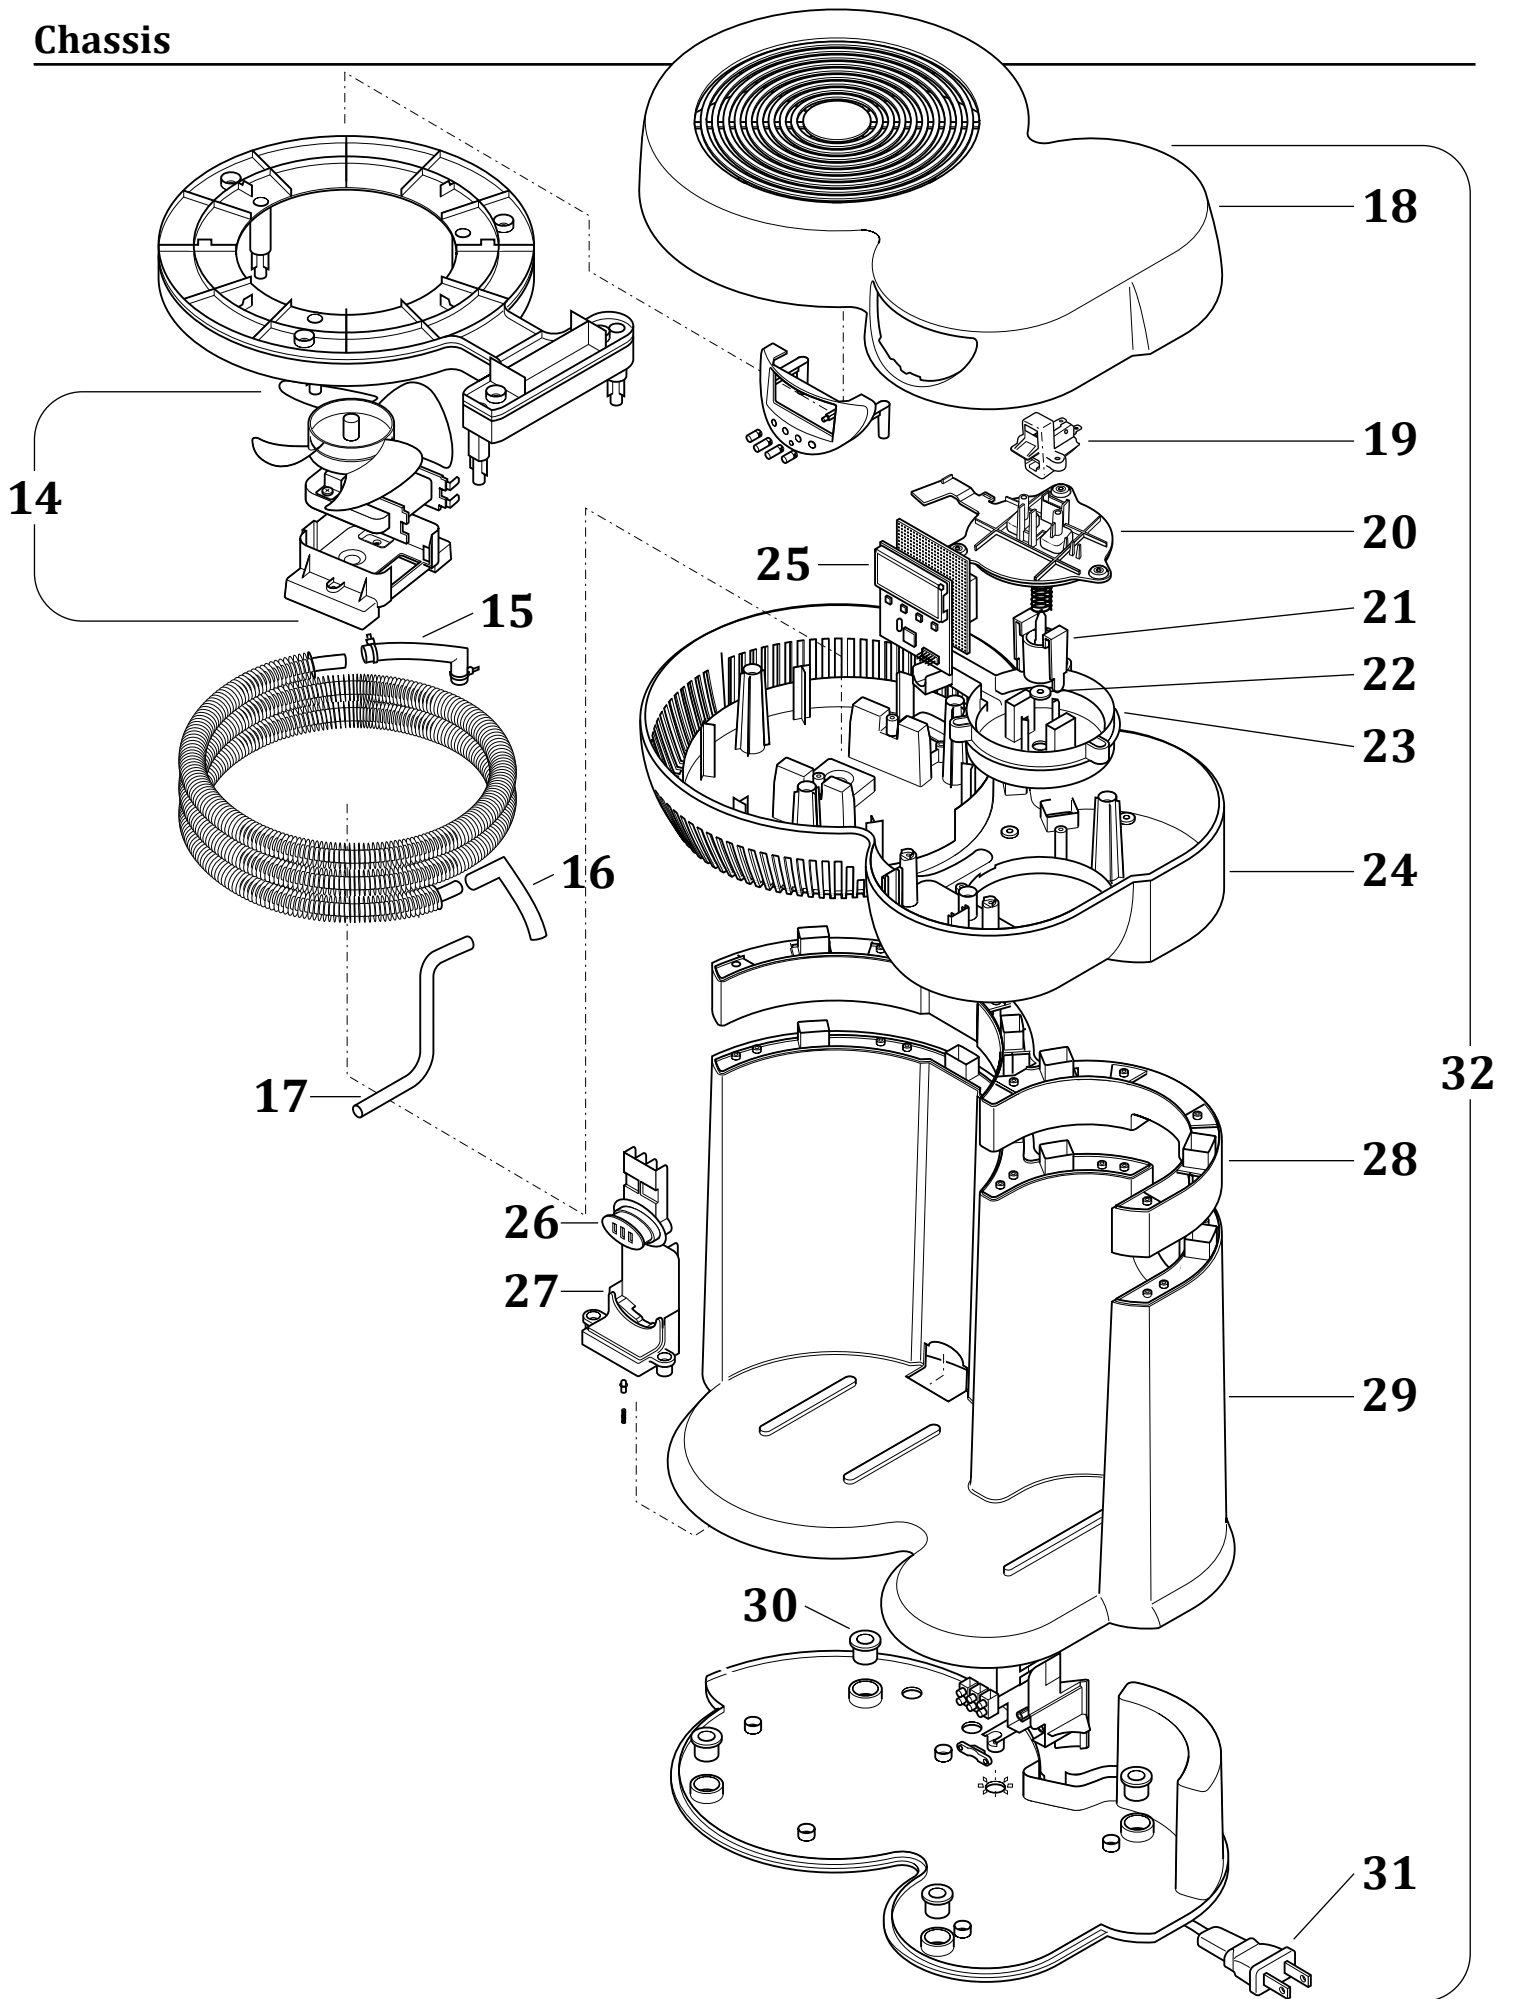

# Parts Diagram & Retail Price List

**WATERWISE®**

**Model 8800™**

## Kettle/Boiler

# Model 8800 Retail Parts List

Effective October 15, 2011

KEY	ITEM	DESCRIPTION	PRICE
1	8666	Steam Connector	4.85
2	8650	Kettle Lid Assembly (includes Keys 1-4)	46.50
3	8646	Kettle Gasket	12.25
4	8665	Steam Pipe	5.30
5	8480	SS Tank w/Element 120V	87.00
6	8648	Handle Cover	3.00
7	8455	Thermostat Assembly	29.60
8	8485	Kettle Base	17.65
9	8405	Kettle Assembly 120V	169.00
9	8482	Kettle Assembly 230V	169.00
10	8551	Carafe Lid Assembly (includes Key 12)	7.45
11	8606	Carbon Post Filter Bag (6 pack)	36.00
12	8552	Filter Compartment	3.50
13	8860	1 Gallon Carafe Assembly	29.00
14	8420	Fan Motor/Blade Assembly 120V	34.95
14	8425	Fan Motor/Blade Assembly 230V	36.95
15	8656	Elbow (Tube to Coil)	4.00
16	8632	Elbow (Coil to Reservoir)	4.00
17	8460	Metal Tube (Kettle to Coil)	5.90
18	8440	Housing – Top Cover	28.00
19	8465	Carafe Microswitch Assembly	8.95
20	8631	Cover for Water Reservoir	3.60
21	8452	Drop Valve Shaft	4.30
22	8458	Gasket for Drop Valve Shaft	0.45
23	8630	Water Reservoir	5.40
24	8441	Housing – Upper Chassis	28.65
25	8445	Circuit Board Assembly 120V	64.00
25	8447	Circuit Board Assembly 230V	64.00
26	8691	Strix Connector	9.95
27	8690	Support for Strix Connector	2.80
28	8443	Housing – Spacer	9.00
29	8442	Housing – Middle Chassis	37.50
30	8635	Rubber Foot	0.55
31	8680	Power Cord 120V	6.00
32	8400	Chassis Assembly 120V	299.00