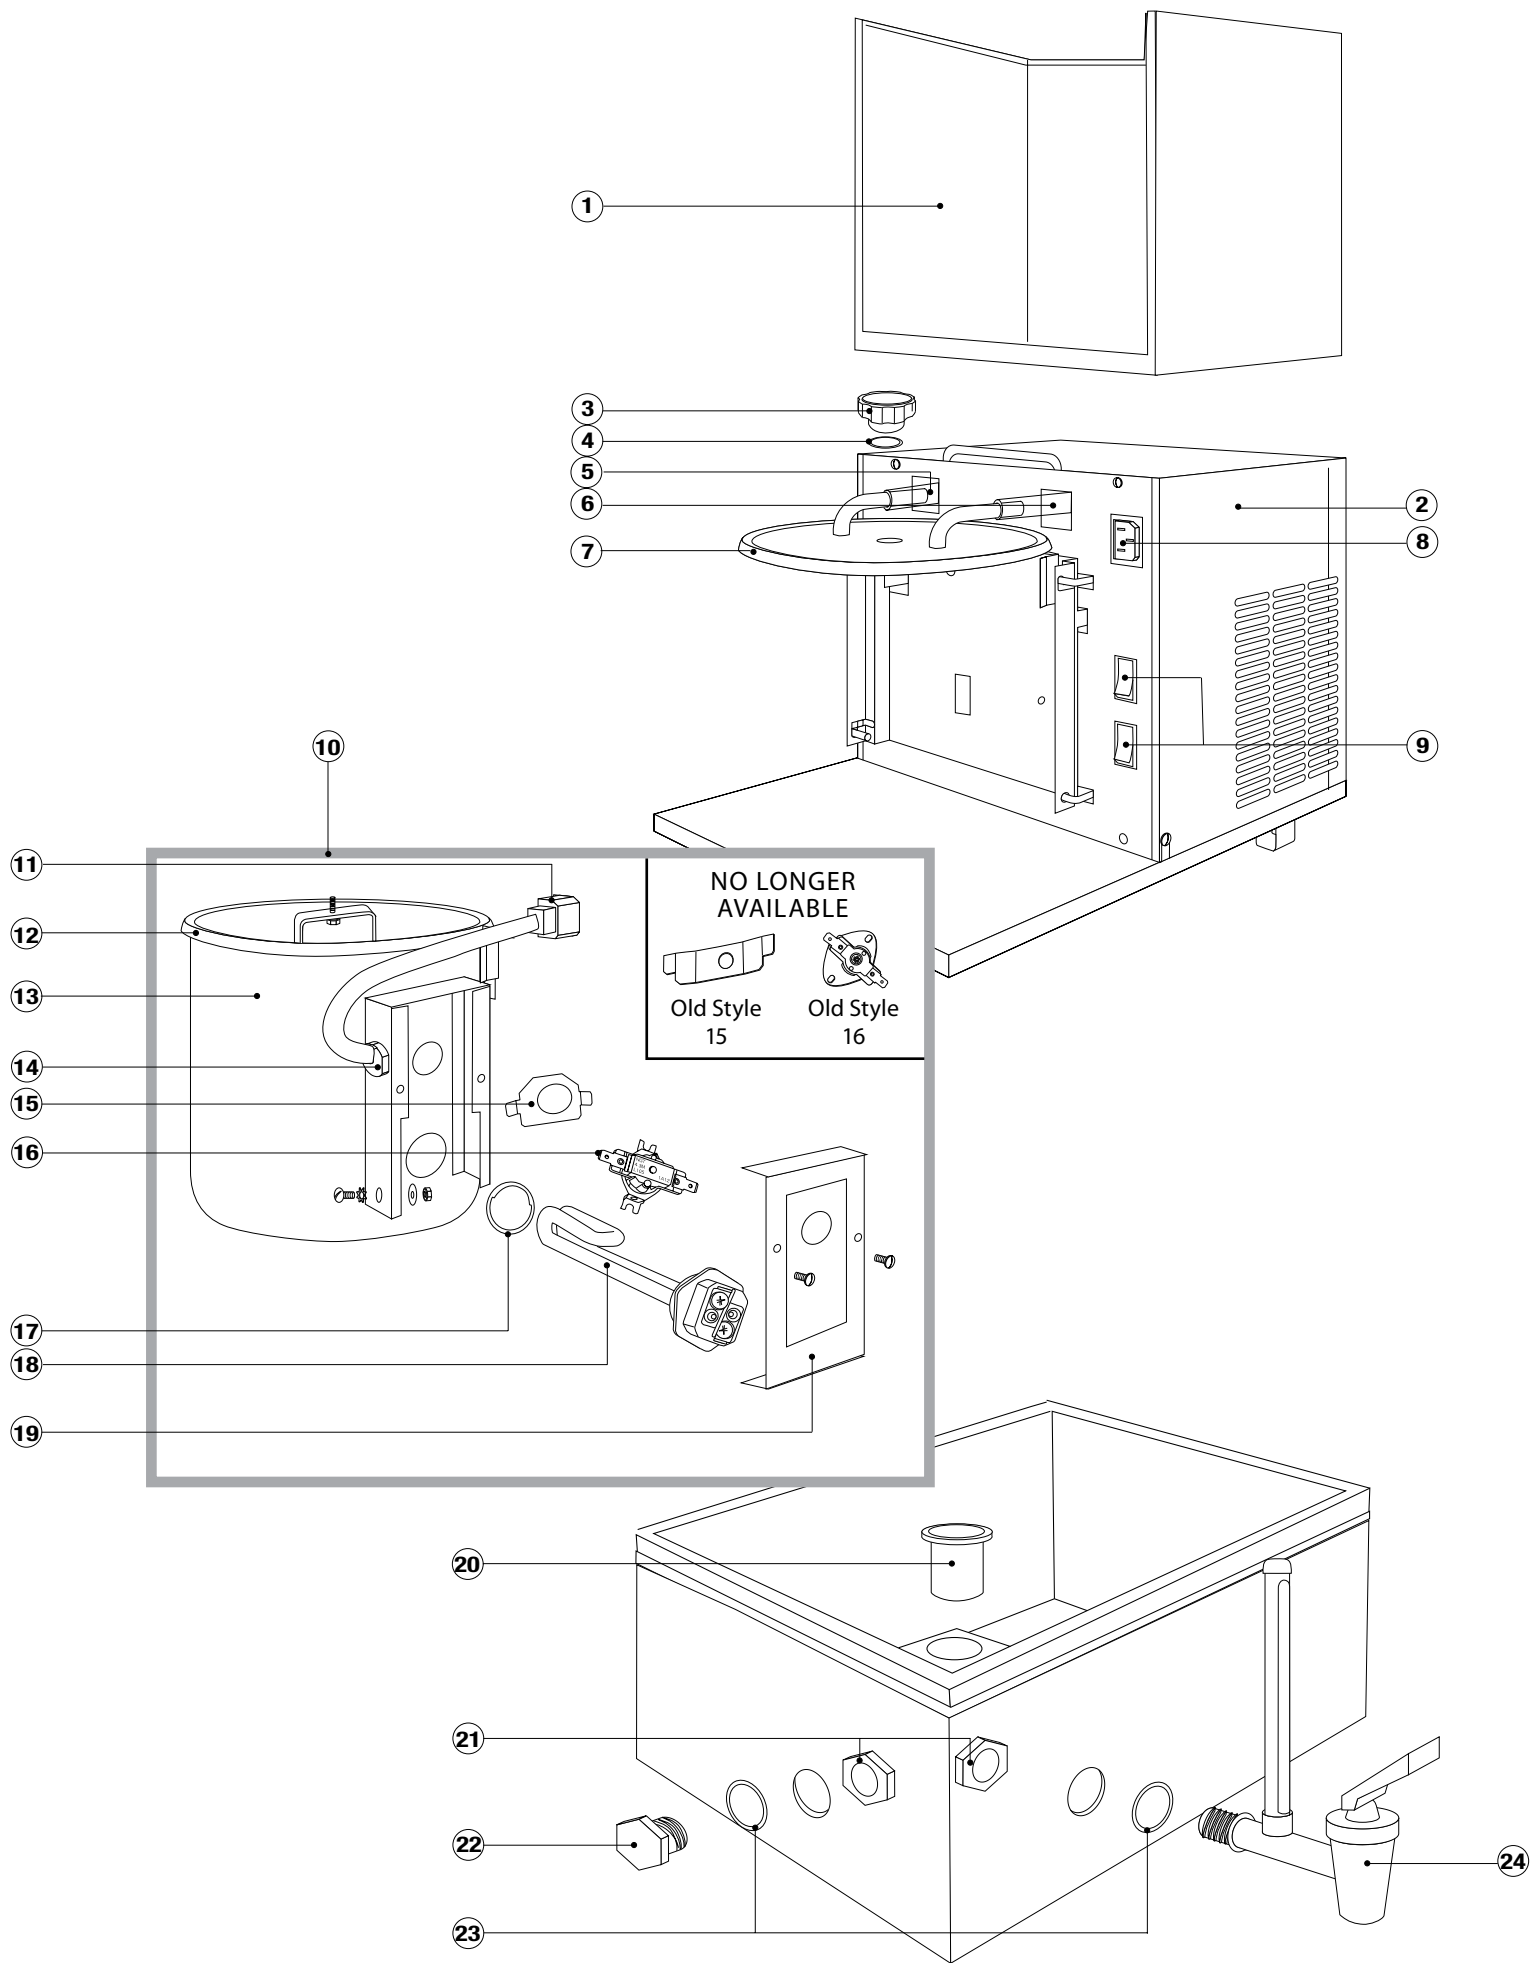

## Distiller 7000™

Parts Diagram ❖ Retail Price List

# Model 7000 Retail Parts List

Effective November 15, 2012

KEY	ITEM	DESCRIPTION	PRICE
1	7102	Hood Assembly	\$179.00
2	7107	Rear Cover Assembly	147.00
NS	7108	Handle	5.50
3	7205	Tank Knob	10.25
4	7206	O-ring (Tank Knob)	.45
5	7211	Outlet Tubing Silicone 6"	1.95
6	7210	Inlet Tubing Silicone 24"	7.80
7	7212	Boiling Tank Lid Assembly	78.50
8	7241	Receptacle	18.65
9	7146	Rocker Switch	6.90
NS	7145	Toggle Switch (Old Style)	12.00
10	7261	Boiling Tank Assembly 1200W 120V	365.00
10	7262	Boiling Tank Assembly 1100W 230V	365.00
11	7226	Tank Power Cord	16.08
NS	7227	Tank Cord & Wires Retrofit Kit	64.50
12	7215	Boiling Tank Gasket	14.95
13	7220	Boiling Tank (Only)	239.00
14	7140	Strain Relief	.85
15	7249	Thermostat Clip	4.25
16	7248	Thermal Overload (requires 7249)	22.75
17	7233	O-ring (Element)	.70
18	7230	Heating Element 1200W 120V	41.95
18	7234	Heating Element 1100W 230V	41.95
19	7250	Thermal Overload Cover	16.80
20	6506	Carbon Post Filters (6 qty)	45.00
21	7365	Jam Nut	1.80
22	7320	Reservoir Plug	5.40
23	7322	Rubber Washer (Plug & Faucet)	.60
24	7361	Faucet w/5" Sight Gauge (3 gallon reservoir)	43.00
24	7362	Faucet w/10" Sight Gauge (8 gallon reservoir)	48.00
24	7363	Faucet w/16" Sight Gauge (12 gallon reservoir)	57.00
25	7155	Micro Switch	12.55
26	7120	Spring	2.95
27	7182	Coil Clamp	3.20
28	7180	Condenser Coil	149.00
29	7131	Fan Blade (RHT)	7.65
30	7134	Fan Motor 120V (RHT)	78.00
30	7137	Fan Motor 230V (RHT)	85.00
NS	7136	Fan Motor Bracket	9.60
31	7185	Main Power Cord	16.00
32	7190	Inlet Water Solenoid Valve 120V	67.00
32	7192	Inlet Water Solenoid Valve 230V	69.00
NS	7191	Screen for Water Solenoid	3.50
33	7175	Float Switch	12.55
34	7165	Float Rod SS	6.85
35	7170	Float Ball	19.25
36	7168	Retaining Ring	.45
37	7167	Float Rod Guide	6.70
38	7166	Cap Nut	1.95