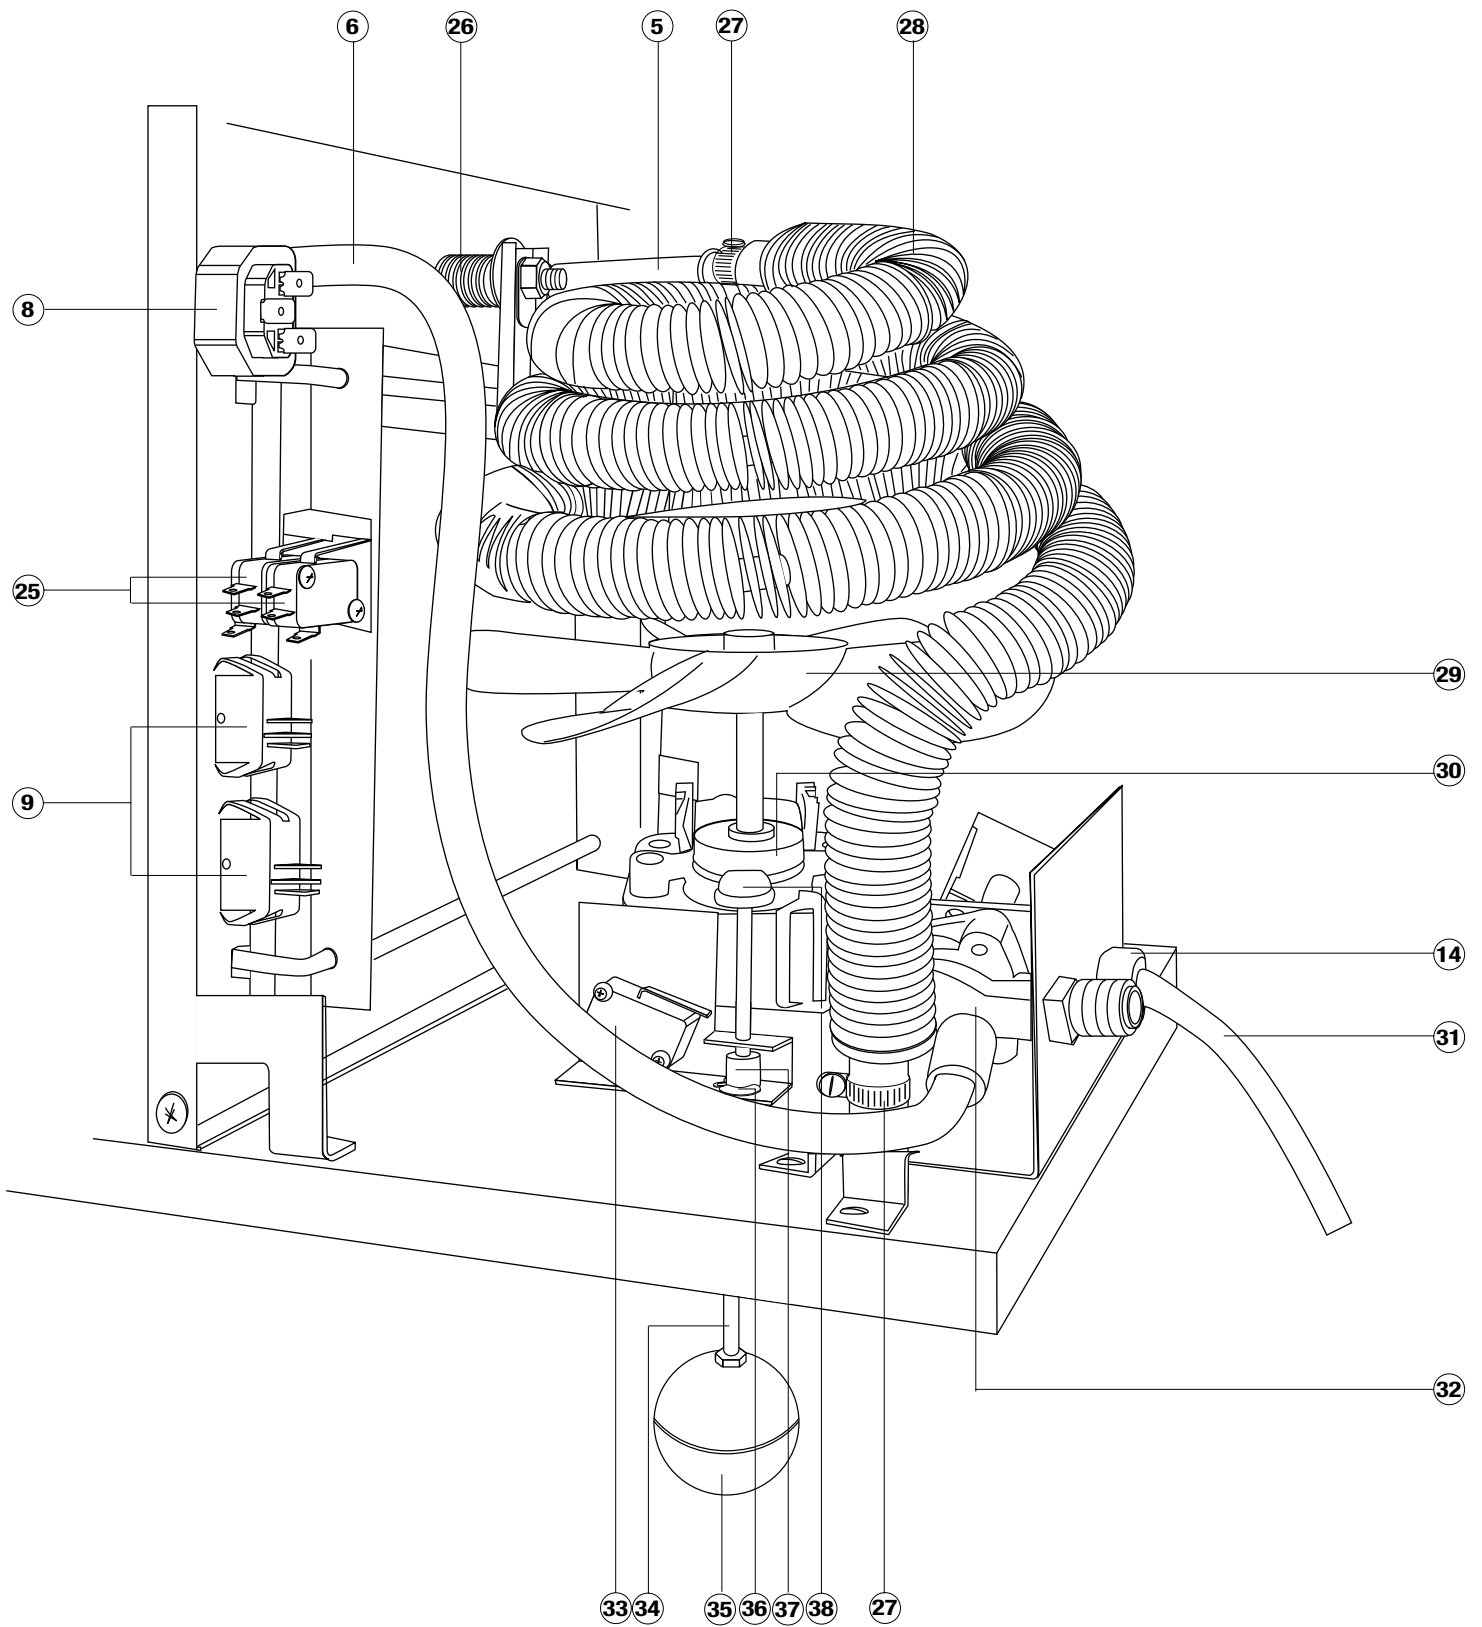

# Model 7000 Retail Parts List

Effective November 15, 2012

KEY	ITEM	DESCRIPTION	PRICE
1	7102	Hood Assembly	\$179.00
2	7107	Rear Cover Assembly	147.00
NS	7108	Handle	5.50
3	7205	Tank Knob	10.25
4	7206	O-ring (Tank Knob)	.45
5	7211	Outlet Tubing Silicone 6"	1.95
6	7210	Inlet Tubing Silicone 24"	7.80
7	7212	Boiling Tank Lid Assembly	78.50
8	7241	Receptacle	18.65
9	7146	Rocker Switch	6.90
NS	7145	Toggle Switch (Old Style)	12.00
10	7261	Boiling Tank Assembly 1200W 120V	365.00
10	7262	Boiling Tank Assembly 1100W 230V	365.00
11	7226	Tank Power Cord	16.08
NS	7227	Tank Cord & Wires Retrofit Kit	64.50
12	7215	Boiling Tank Gasket	14.95
13	7220	Boiling Tank (Only)	239.00
14	7140	Strain Relief	.85
15	7249	Thermostat Clip	4.25
16	7248	Thermal Overload (requires 7249)	22.75
17	7233	O-ring (Element)	.70
18	7230	Heating Element 1200W 120V	41.95
18	7234	Heating Element 1100W 230V	41.95
19	7250	Thermal Overload Cover	16.80
20	6506	Carbon Post Filters (6 qty)	45.00
21	7365	Jam Nut	1.80
22	7320	Reservoir Plug	5.40
23	7322	Rubber Washer (Plug & Faucet)	.60
24	7361	Faucet w/5" Sight Gauge (3 gallon reservoir)	43.00
24	7362	Faucet w/10" Sight Gauge (8 gallon reservoir)	48.00
24	7363	Faucet w/16" Sight Gauge (12 gallon reservoir)	57.00
25	7155	Micro Switch	12.55
26	7120	Spring	2.95
27	7182	Coil Clamp	3.20
28	7180	Condenser Coil	149.00
29	7131	Fan Blade (RHT)	7.65
30	7134	Fan Motor 120V (RHT)	78.00
30	7137	Fan Motor 230V (RHT)	85.00
NS	7136	Fan Motor Bracket	9.60
31	7185	Main Power Cord	16.00
32	7190	Inlet Water Solenoid Valve 120V	67.00
32	7192	Inlet Water Solenoid Valve 230V	69.00
NS	7191	Screen for Water Solenoid	3.50
33	7175	Float Switch	12.55
34	7165	Float Rod SS	6.85
35	7170	Float Ball	19.25
36	7168	Retaining Ring	.45
37	7167	Float Rod Guide	6.70
38	7166	Cap Nut	1.95