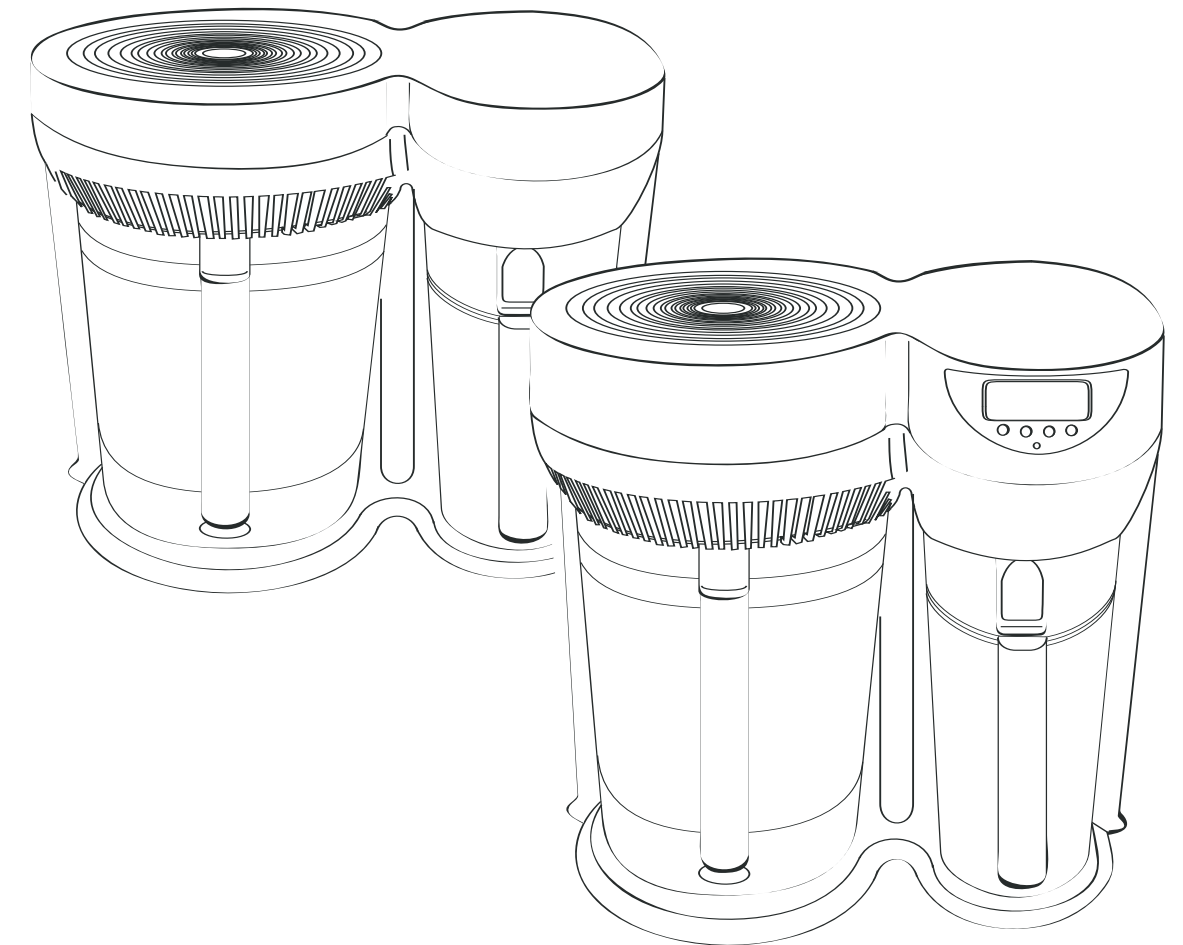

Model 8500 & 8800 Retail Parts List

Effective July 15, 2004

KEY	ITEM	DESCRIPTION	PRICE
1	8666	Steam Connector	3.70
2	8650	Lid Assy (includes 1-4)	34.85
3	8645	Gasket	11.75
4	8665	Steam Pipe	4.00
5	8280	SS Tank w/ element 8500	76.00
5	8480	SS Tank w/ element 8800	76.00
6	8255	Thermostat Assy 8500	29.60
6	8455	Thermostat Assy 8800	29.60
7	8205	Kettle Assy 8500	149.00
7	8405	Kettle Assy 8800	149.00
8	8220	Fan Motor/Blade Assy 8500	32.45
8	8420	Fan Motor/Blade Assy 8800	32.45
9	8656	Elbow Tube	4.00
10	8260	Metal Tube 8500	5.40
10	8460	Metal Tube 8800	5.40
11	8691	Receptacle	9.95
12	8450	Carafe Switch	8.15
13	8445	Circuit Board Assy	65.00
14	8680	Power Cord	6.00
15	8551	Carafe Lid Assy (includes 16)	9.50
16	8552	Filter Compartment	3.00
17	8550	3 Ltr Carafe Assy	24.00
17	8850	1 Gal Carafe Assy	29.00

No Warranty or Return on Electrical Components

Prices Subject to Change Without Notice

Parts Diagram & Retail Price List

WATERWISE®
Model 8500/8800

Waterwise Model 8500 & 8800

Kettle/Boiler

Chassis

Carafe