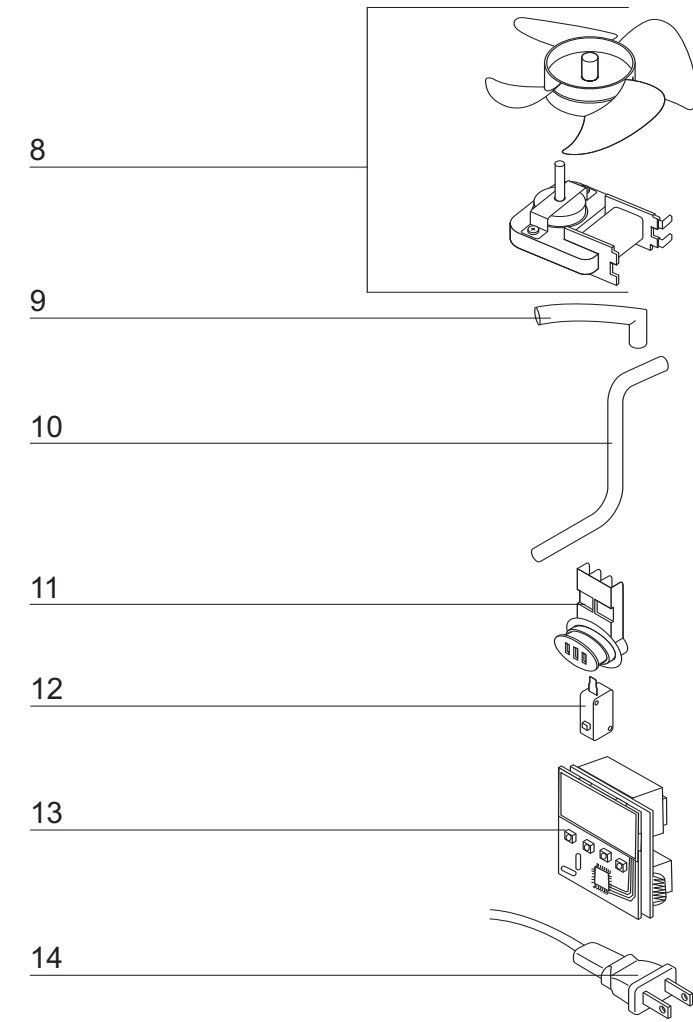

Model 8500 & 8800 Retail Parts List

Effective July 15, 2004

KEY	ITEM	DESCRIPTION	PRICE
1	8666	Steam Connector	3.70
2	8650	Lid Assy (includes 1-4)	34.85
3	8645	Gasket	11.75
4	8665	Steam Pipe	4.00
5	8280	SS Tank w/ element 8500	76.00
5	8480	SS Tank w/ element 8800	76.00
6	8255	Thermostat Assy 8500	29.60
6	8455	Thermostat Assy 8800	29.60
7	8205	Kettle Assy 8500	149.00
7	8405	Kettle Assy 8800	149.00
8	8220	Fan Motor/Blade Assy 8500	32.45
8	8420	Fan Motor/Blade Assy 8800	32.45
9	8656	Elbow Tube	4.00
10	8260	Metal Tube 8500	5.40
10	8460	Metal Tube 8800	5.40
11	8691	Receptacle	9.95
12	8450	Carafe Switch	8.15
13	8445	Circuit Board Assy	65.00
14	8680	Power Cord	6.00
15	8551	Carafe Lid Assy (includes 16)	9.50
16	8552	Filter Compartment	3.00
17	8550	3 Ltr Carafe Assy	24.00
17	8850	1 Gal Carafe Assy	29.00

No Warranty or Return on Electrical Components

Prices Subject to Change Without Notice

Parts Diagram & Retail Price List

WATERWISE®
Model 8500/8800

Waterwise Model 8500 & 8800

Kettle/Boiler

Chassis

Carafe