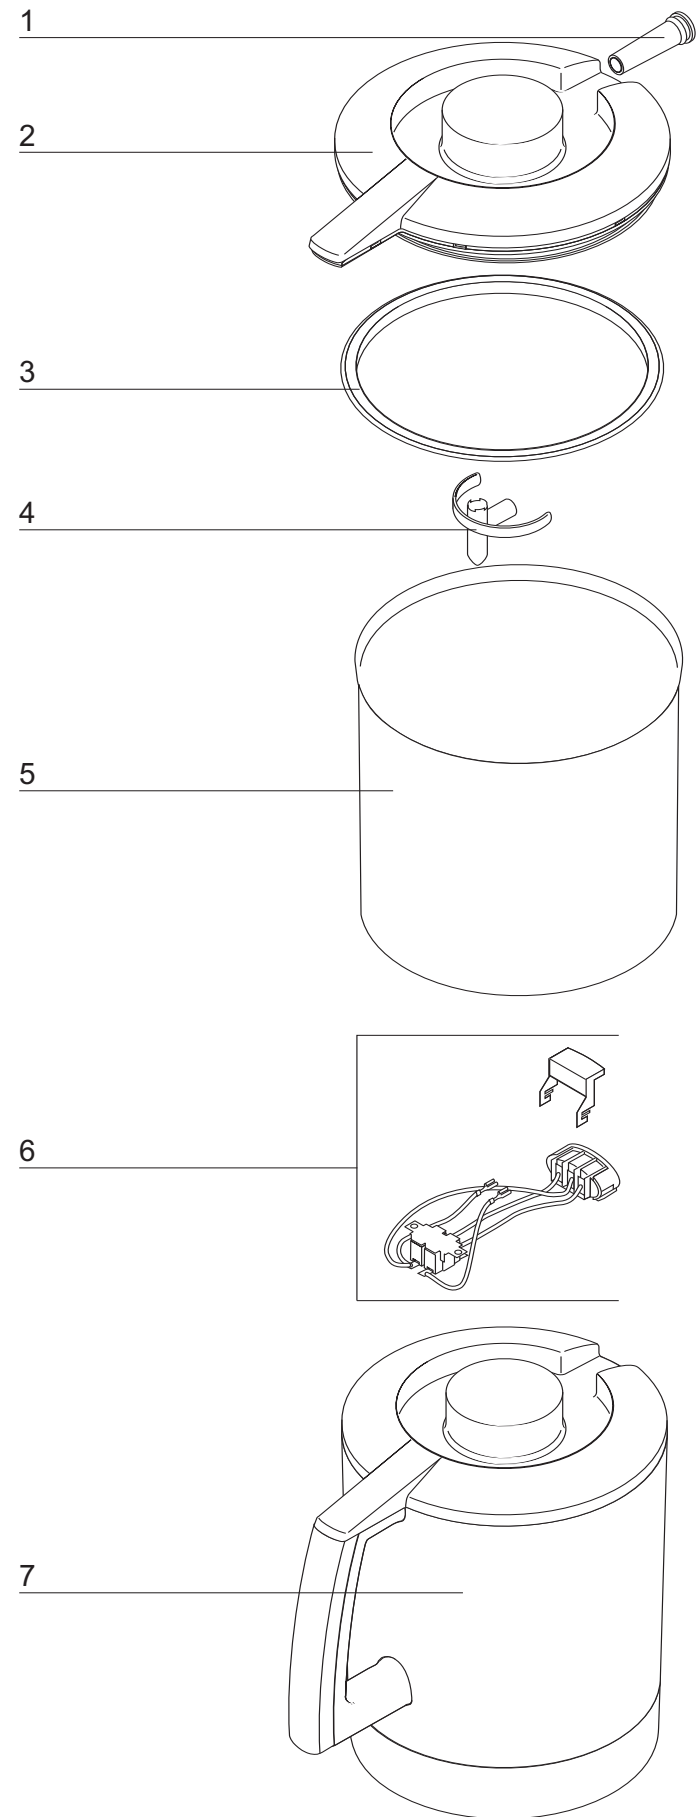

Model 8500 & 8800 Retail Parts List

Effective July 15, 2004

KEY	ITEM	DESCRIPTION	PRICE
1	8666	Steam Connector	3.70
2	8650	Lid Assy (includes 1-4)	34.85
3	8645	Gasket	11.75
4	8665	Steam Pipe	4.00
5	8280	SS Tank w/ element 8500	76.00
5	8480	SS Tank w/ element 8800	76.00
6	8255	Thermostat Assy 8500	29.60
6	8455	Thermostat Assy 8800	29.60
7	8205	Kettle Assy 8500	149.00
7	8405	Kettle Assy 8800	149.00
8	8220	Fan Motor/Blade Assy 8500	32.45
8	8420	Fan Motor/Blade Assy 8800	32.45
9	8656	Elbow Tube	4.00
10	8260	Metal Tube 8500	5.40
10	8460	Metal Tube 8800	5.40
11	8691	Receptacle	9.95
12	8450	Carafe Switch	8.15
13	8445	Circuit Board Assy	65.00
14	8680	Power Cord	6.00
15	8551	Carafe Lid Assy (includes 16)	9.50
16	8552	Filter Compartment	3.00
17	8550	3 Ltr Carafe Assy	24.00
17	8850	1 Gal Carafe Assy	29.00

No Warranty or Return on Electrical Components

Prices Subject to Change Without Notice

Parts Diagram & Retail Price List

WATERWISE®
Model 8500/8800

Waterwise Model 8500 & 8800

Kettle/Boiler

Chassis

Carafe