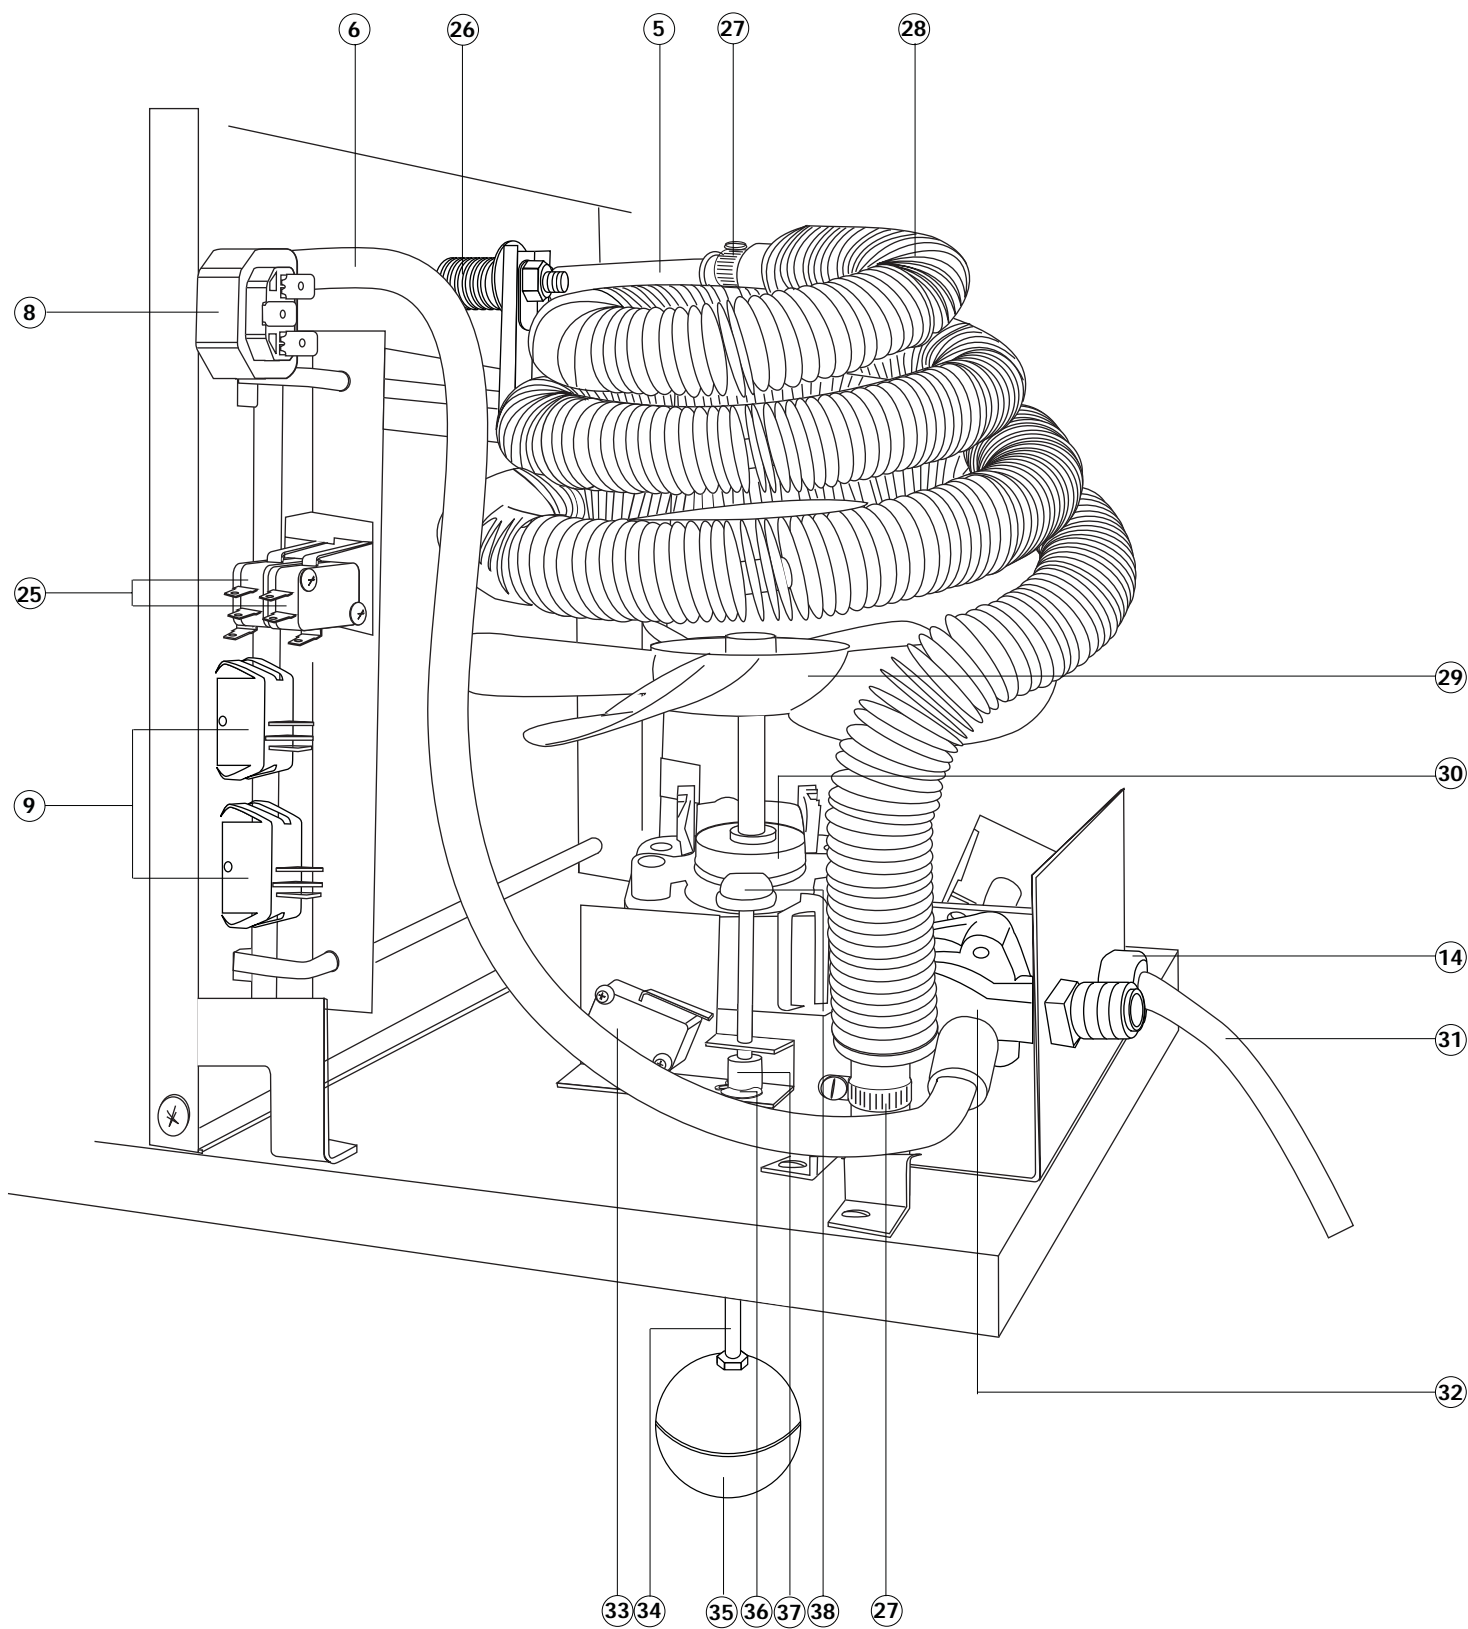

Distiller 7000®

Parts Diagram ❖ Retail Price List

Model 7000 Retail Parts List

Effective March 1, 2008

KEY	ITEM	DESCRIPTION	PRICE	
	1	7102	Hood Assembly	\$169.00
	2	7107	Rear Cover Assembly	142.00
NS		7108	Handle	4.65
	3	7205	Tank Knob	8.95
	4	7206	O-ring (Tank Knob)	.30
	5	7211	Outlet Tubing Silicone 6"	1.95
	6	7210	Inlet Tubing Silicone 24"	7.80
	7	7212	Boiling Tank Lid Assembly	69.40
	8	7241	Receptacle	15.80
	9	7146	Rocker Switch	6.90
NS		7145	Toggle Switch (Old Style)	12.00
	10	7261	Boiling Tank Assembly 1200W 120V	329.00
	10	7262	Boiling Tank Assembly 1100W 230V	329.00
	11	7226	Tank Power Cord	16.08
NS		7227	Tank Cord & Wires Retrofit Kit	56.00
	12	7215	Boiling Tank Gasket	14.95
	13	7220	Boiling Tank (Only)	229.00
	14	7140	Strain Relief	.85
	15	7255	Thermostat Clip	3.00
	16	7235	Thermal Overload	19.55
	17	7233	O-ring (Element)	.70
	18	7230	Heating Element 1200W 120V	38.95
	18	7234	Heating Element 1100W 230V	38.95
	19	7250	Thermal Overload Cover	14.55
	20	6506	Carbon Post Filters (6 qty)	42.00
	21	7365	Jam Nut	1.45
	22	7320	Reservoir Plug	5.40
	23	7322	Rubber Washer (Plug & Faucet)	.60
	24	7361	Faucet w/5" Sight Gauge (3 gallon reservoir)	39.00
	24	7362	Faucet w/10" Sight Gauge (8 gallon reservoir)	44.00
	24	7363	Faucet w/16" Sight Gauge (12 gallon reservoir)	52.00
	25	7155	Micro Switch	11.45
	26	7120	Spring	2.08
	27	7182	Coil Clamp	2.80
	28	7180	Condenser Coil	139.00
	29	7131	Fan Blade (RHT)	7.65
	30	7134	Fan Motor 120V (RHT)	68.00
	30	7137	Fan Motor 230V (RHT)	75.00
NS		7136	Fan Motor Bracket	8.80
	31	7185	Main Power Cord	15.25
	32	7190	Inlet Water Solenoid Valve 120V	57.00
	32	7192	Inlet Water Solenoid Valve 230V	59.00
NS		7191	Screen for Water Solenoid	3.50
	33	7175	Float Switch	11.45
	34	7165	Float Rod SS	5.35
	35	7170	Float Ball	17.60
	36	7168	Retaining Ring	.45
	37	7167	Float Rod Guide	5.60
	38	7166	Cap Nut	1.95