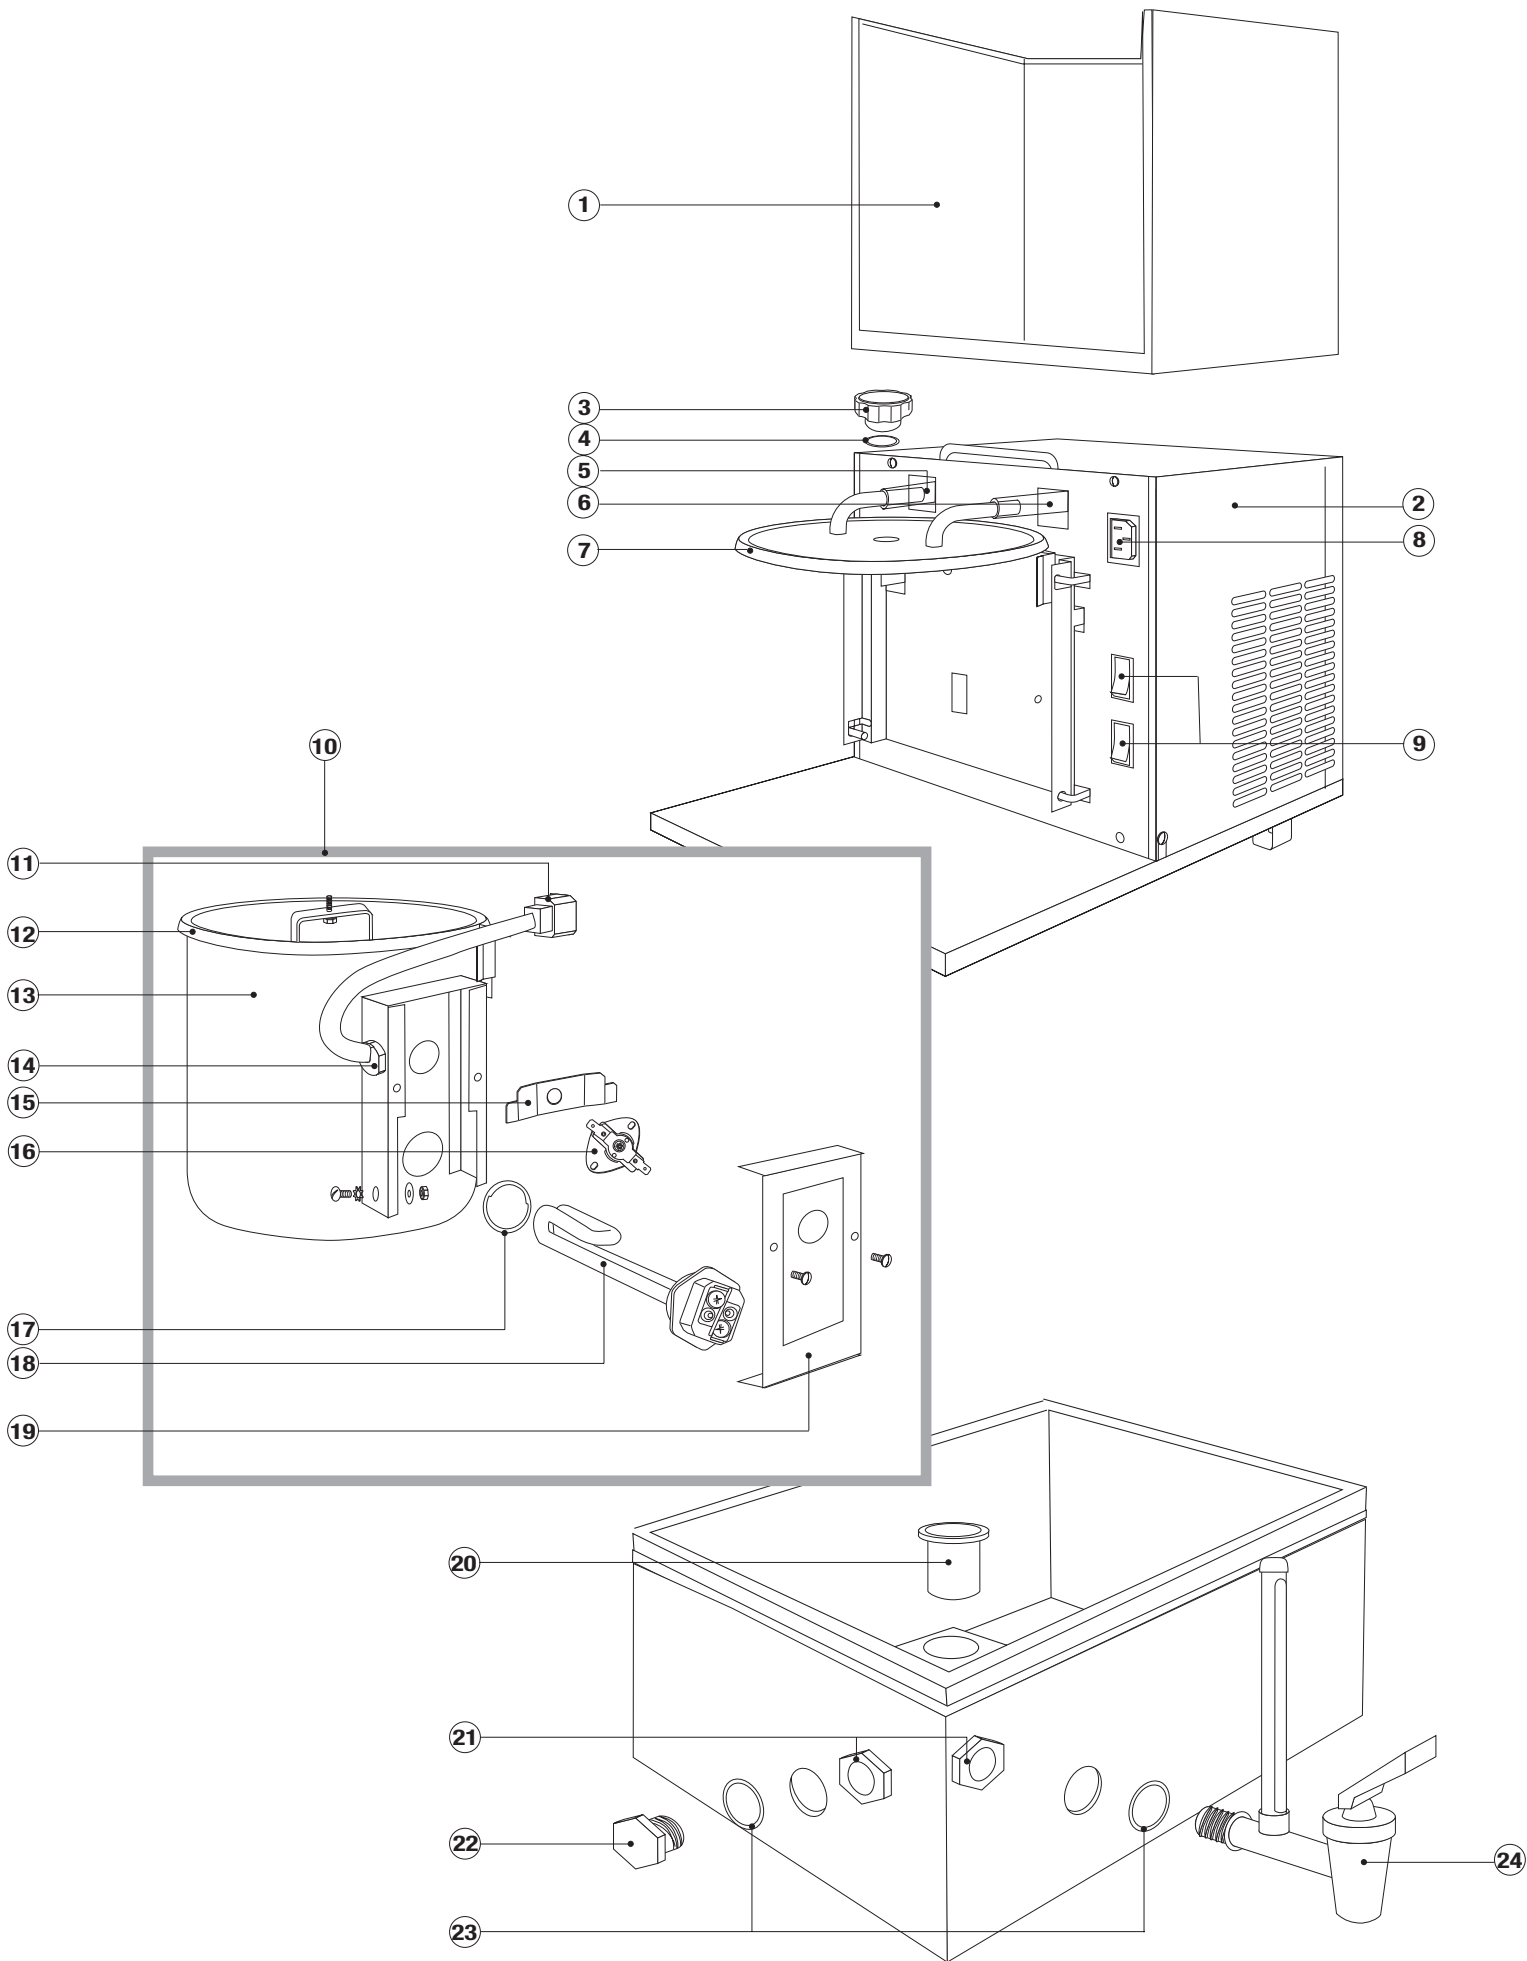

Distiller 7000®

Parts Diagram ❖ Retail Price List

Model 7000 Retail Parts List

Effective March 1, 2008

KEY	ITEM	DESCRIPTION	PRICE	
	1	7102	Hood Assembly	\$169.00
	2	7107	Rear Cover Assembly	142.00
NS		7108	Handle	4.65
	3	7205	Tank Knob	8.95
	4	7206	O-ring (Tank Knob)	.30
	5	7211	Outlet Tubing Silicone 6"	1.95
	6	7210	Inlet Tubing Silicone 24"	7.80
	7	7212	Boiling Tank Lid Assembly	69.40
	8	7241	Receptacle	15.80
	9	7146	Rocker Switch	6.90
NS		7145	Toggle Switch (Old Style)	12.00
	10	7261	Boiling Tank Assembly 1200W 120V	329.00
	10	7262	Boiling Tank Assembly 1100W 230V	329.00
	11	7226	Tank Power Cord	16.08
NS		7227	Tank Cord & Wires Retrofit Kit	56.00
	12	7215	Boiling Tank Gasket	14.95
	13	7220	Boiling Tank (Only)	229.00
	14	7140	Strain Relief	.85
	15	7255	Thermostat Clip	3.00
	16	7235	Thermal Overload	19.55
	17	7233	O-ring (Element)	.70
	18	7230	Heating Element 1200W 120V	38.95
	18	7234	Heating Element 1100W 230V	38.95
	19	7250	Thermal Overload Cover	14.55
	20	6506	Carbon Post Filters (6 qty)	42.00
	21	7365	Jam Nut	1.45
	22	7320	Reservoir Plug	5.40
	23	7322	Rubber Washer (Plug & Faucet)	.60
	24	7361	Faucet w/5" Sight Gauge (3 gallon reservoir)	39.00
	24	7362	Faucet w/10" Sight Gauge (8 gallon reservoir)	44.00
	24	7363	Faucet w/16" Sight Gauge (12 gallon reservoir)	52.00
	25	7155	Micro Switch	11.45
	26	7120	Spring	2.08
	27	7182	Coil Clamp	2.80
	28	7180	Condenser Coil	139.00
	29	7131	Fan Blade (RHT)	7.65
	30	7134	Fan Motor 120V (RHT)	68.00
	30	7137	Fan Motor 230V (RHT)	75.00
NS		7136	Fan Motor Bracket	8.80
	31	7185	Main Power Cord	15.25
	32	7190	Inlet Water Solenoid Valve 120V	57.00
	32	7192	Inlet Water Solenoid Valve 230V	59.00
NS		7191	Screen for Water Solenoid	3.50
	33	7175	Float Switch	11.45
	34	7165	Float Rod SS	5.35
	35	7170	Float Ball	17.60
	36	7168	Retaining Ring	.45
	37	7167	Float Rod Guide	5.60
	38	7166	Cap Nut	1.95